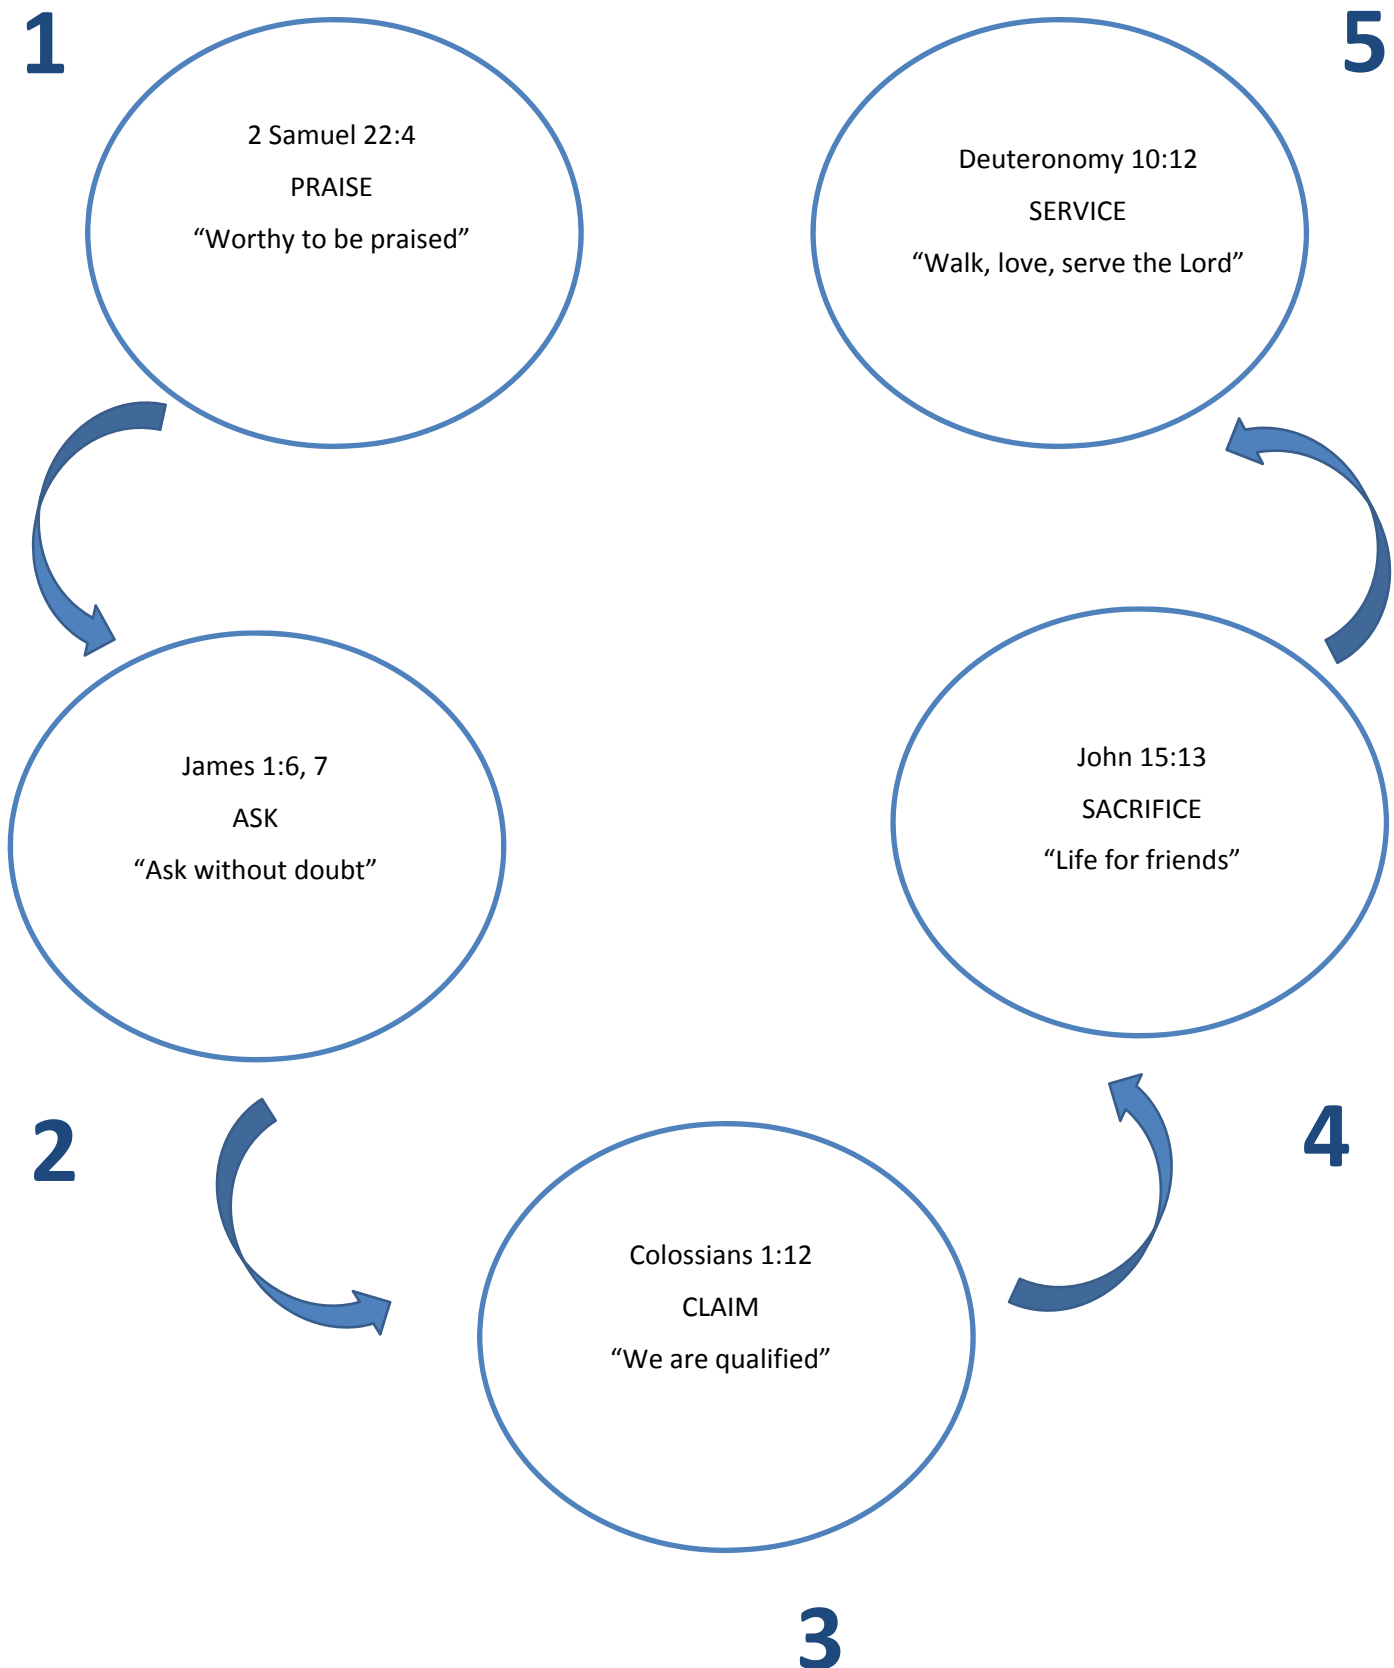

# PROGRESSIVE Prayer Walk/Hike

(Designed to take place in green space, hiking area behind/around Chinook Winds Adventist Academy)\*

\*More stops available